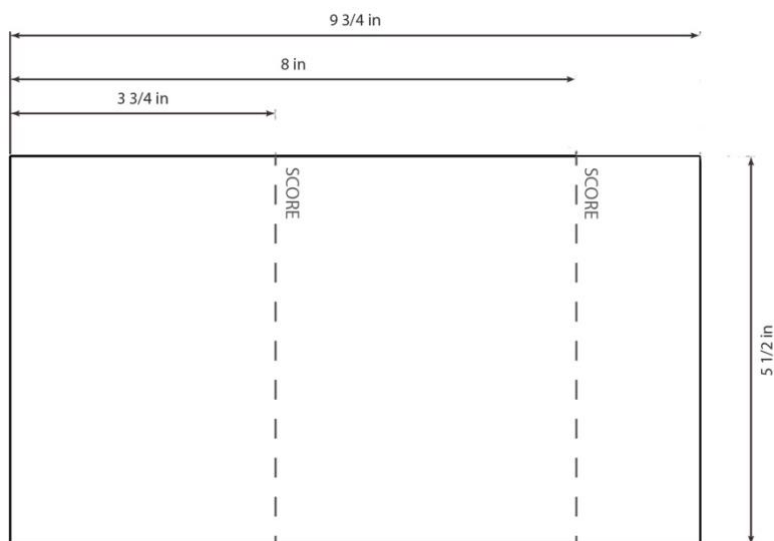

Triple Opening Fun Fold Card

Base: Cut $5 \frac{1}{2} \times 9 \frac{3}{4}$ ", and score at $3 \frac{3}{4}$ " and 8" along the longer side

Flap: Cut $7 \times 2 \frac{3}{4}$ ", and score at $3 \frac{1}{2}$ " along the longer side