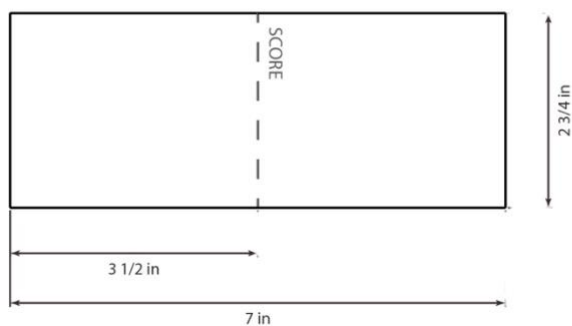

Triple Opening Fun Fold Card

Base: Cut $5 \frac{1}{2} \times 9 \frac{3}{4}$ ", and score at $3 \frac{3}{4}$ " and 8" along the longer side

Flap: Cut $7 \times 2 \frac{3}{4}$ ", and score at $3 \frac{1}{2}$ " along the longer side